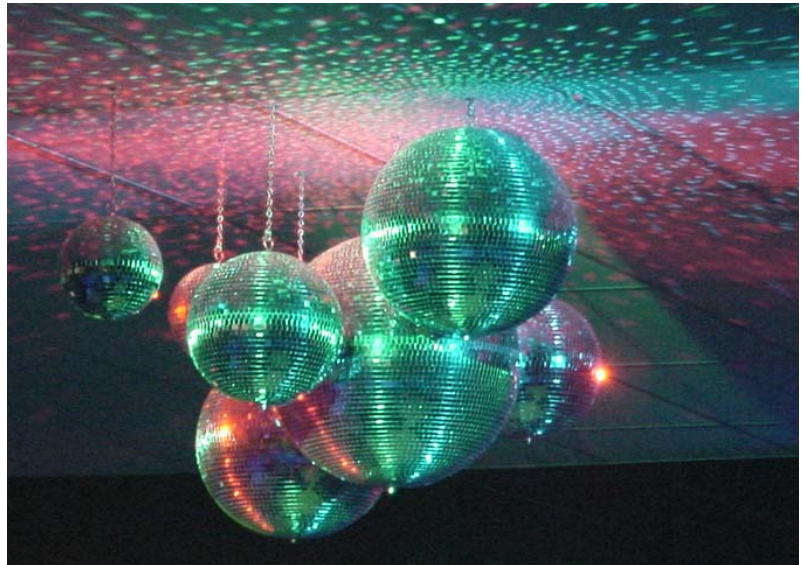

4 fixtures...\$3,588.00 6 fixtures...\$4,654.00 8 fixtures...\$5,720.00

Chauvet Rogue R1 Spot **ECO** LED

Fitted with a super bright 140w LED rated at 50,000 hours, the Rogue R1 Spot will be the power house of your show. It features 8 colors + white plus motorized focus & iris! Two gobo wheels ensure a wide variety of patterns. Gobo wheel #1 features seven rotating, interchangeable, slot-n-lock gobos and wheel #2 has 8 metal gobos plus open. This package comes with adequate DMX cables for most skating centers plus a DMX terminator.

4 fixtures...\$5,958.00 6 fixtures...\$8,424.00 8 fixtures...\$10,890.00

Chauvet Rogue R1 Beam **ECO** LED

The Rogue R1 Beam stands apart and above other narrow-beam fixtures by offering two layerable, independently controlled prisms for stunning split beam effects. The 5-facet and 8-facet prisms can be combined with the 17-slot gobo wheel and 14 colors on the color wheel for a variety of never before seen aerial and gobo effects. It also features a bright, punchy beam with 78,700 lux using Osram's Sirius 132 W HRI lamp. All packages comes with adequate DMX cables for most skating centers.

4 fixtures...\$7,158.00 6 fixtures...\$10,224.00 8 fixtures...\$13,290.00

Audio Lite Signature

Mirror Ball Clusters

The classic look of the mirror ball just got better! Today we use a tight cluster in varying sizes and heights and light them with high-intensity beams from modern, color changing LED spotlights. Now you have the look of a giant chandelier plus thousands of tiny points of moving light all around the area. Most skating centers use two clusters creating an even more spectacular effect!