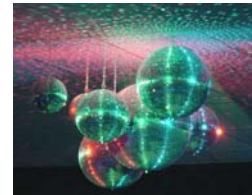

Mirror Ball Cluster

Package includes all necessary data cables including a Blizzard Pipeline 8-way DMX Distributor.

Studio 54 ECOLED

A lot of excitement at a bargain price! Four Blizzard Kaptivator high power lasers, 8 Blizzard Snowball and 8 Revo 4 IR give you great “Beams in the Air” plus lots of great patterns on the floors and walls. Beams are highlighted by the exclusive Audio Lite fog distribution package. Our signature mirrored ball cluster is highlighted by 4 high intensity 75 watt LED spot lights is included. The intelligent lighting is controlled by Martin Light Jockey software. **Total package $11,182.00**